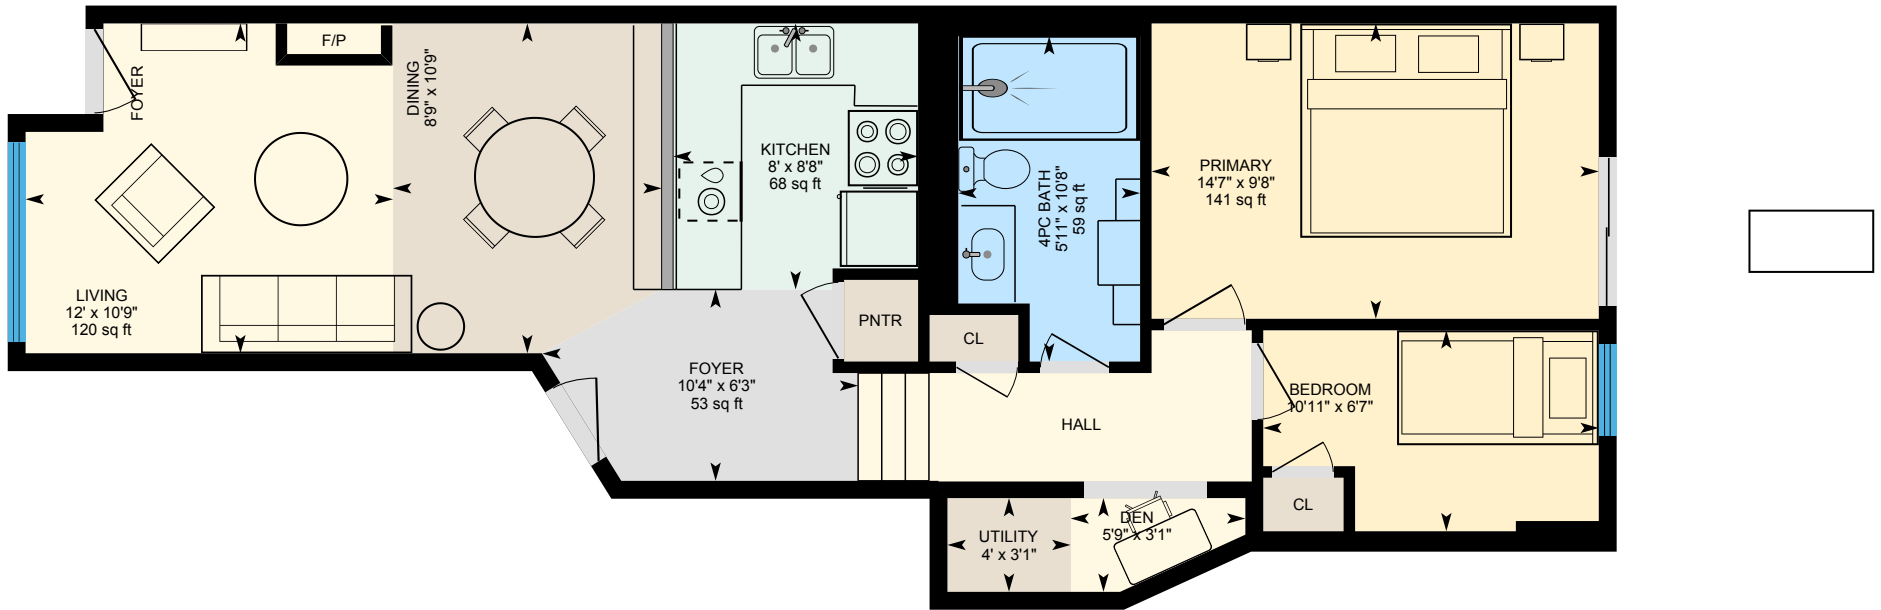

101-325 Kingston Rd, Toronto, ON

Main Floor Interior Area 729.78 sq ft

PREPARED: 2026/05/05

White regions are excluded from total floor area in iGUIDE floor plans. All room dimensions and floor areas must be considered approximate and are subject to independent verification.